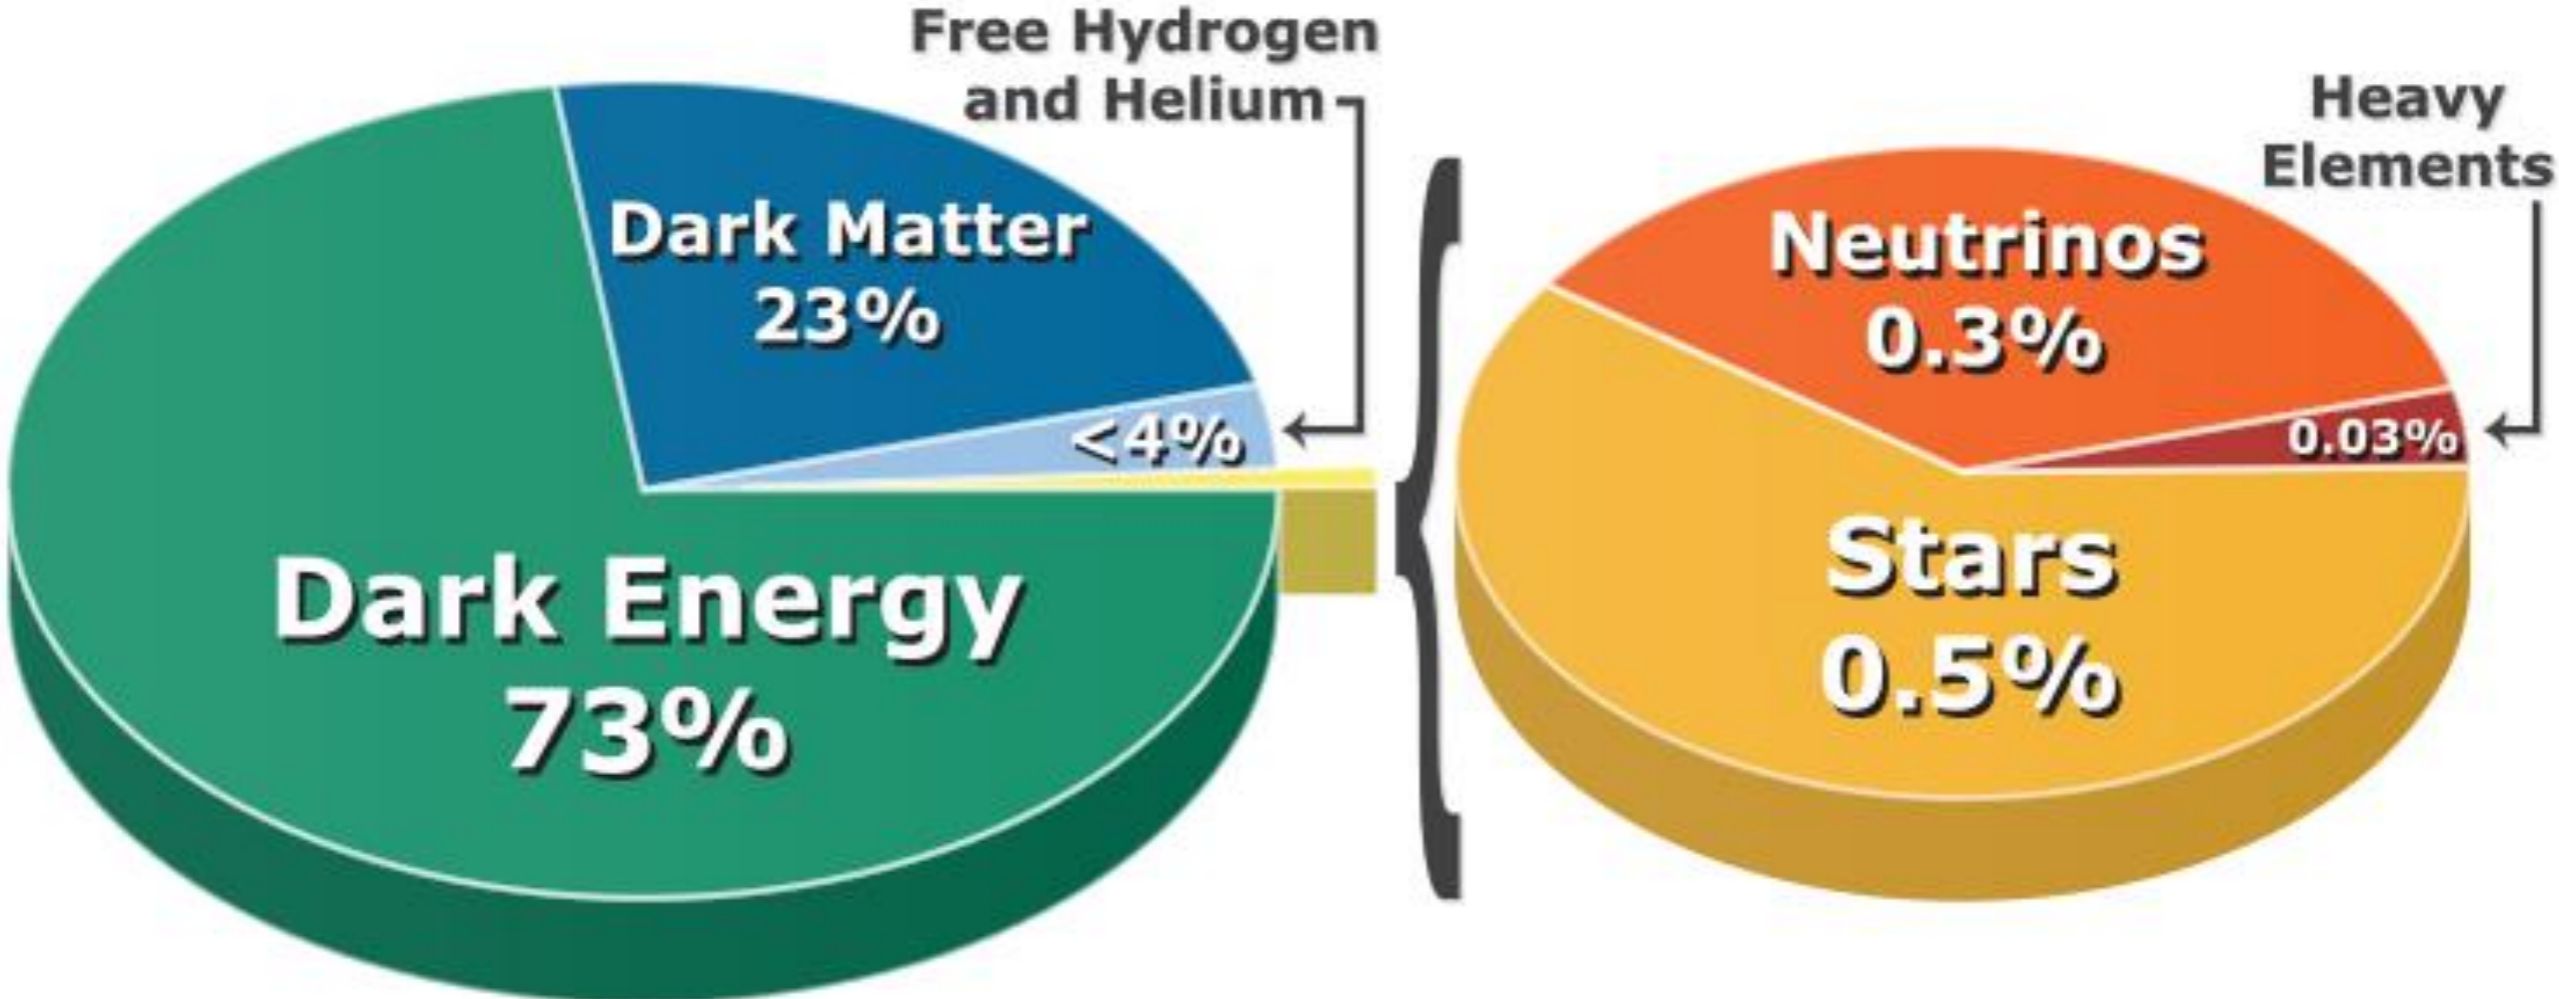

GIANT MAGELLAN TELESCOPE

THE UNKNOWN