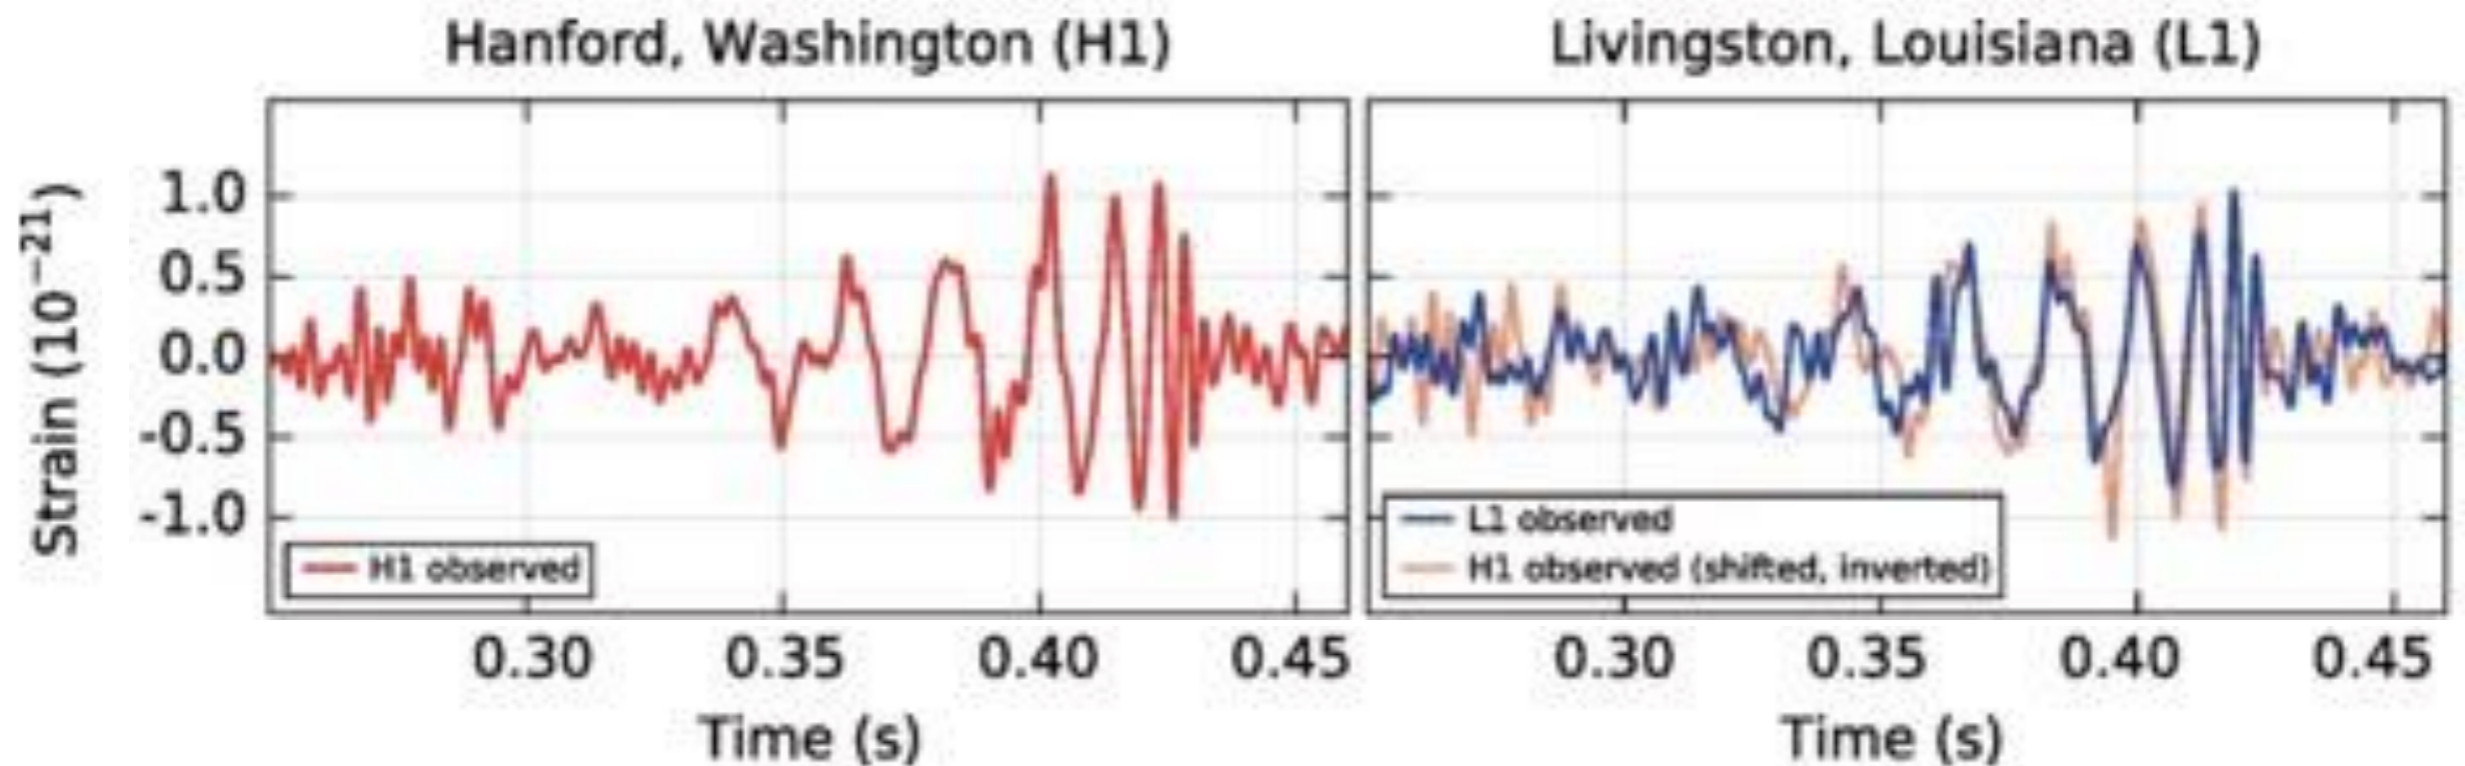

GIANT MAGELLAN TELESCOPE

THE UNEXPECTED

Sept. 14, 2015
LIGO Collaboration